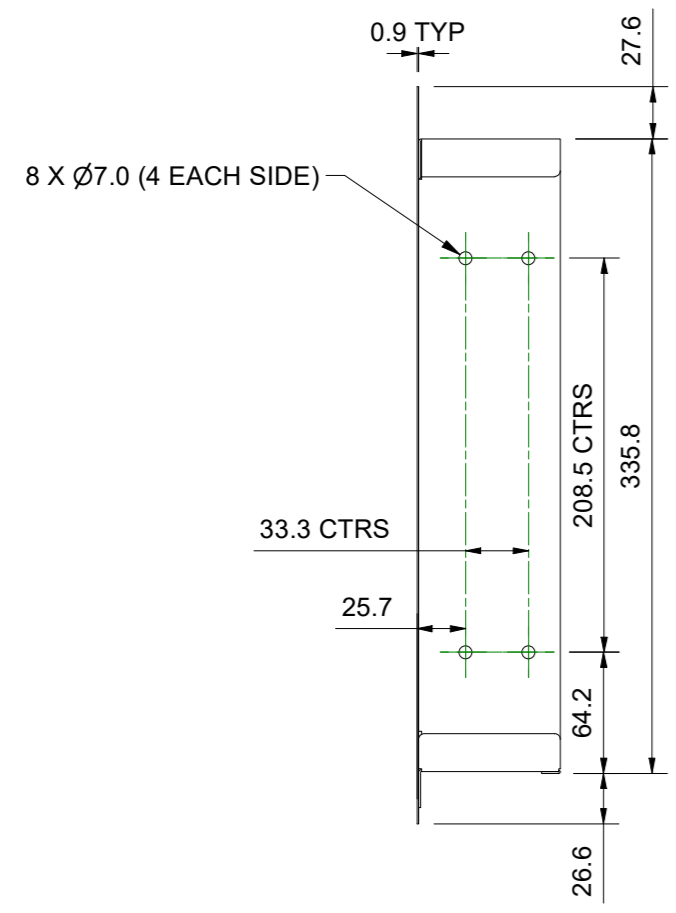

ISO (1 : 5)

DIMENSIONS IN MILLIMETRES TOLERANCES:- X ±0.5 X.X ±0.2 X.XX ±0.1 ANGULAR DIMENSIONS ±1.0° UNLESS OTHERWISE SPECIFIED										A	29/01/2024	MJW	18437	31/01/2024	SRA
© VOLUTION VENTILATION UK LIMITED (trading as Breathing Buildings) 2024 No part of this work may be reproduced, distributed, stored in a retrieval system of any nature, or transmitted, in any form or by any means including photocopying, without the prior written permission of Volution Ventilation UK Limited (company number 11352032), the copyright owner. Licences issued by the Copyright Licensing Agency or any other reproduction rights organisation do not apply. Volution Ventilation UK Limited reserves the right to change the work without prior consent. All rights reserved.										ISSUE	CHK'D DATE	CHK'D	ECO No	APVD DATE	APVD
DRAWN DT		DATE 10/01/2024		SHT 1 of 1		STATUS Dev. WIP		TITLE							
MATERIAL 0.9 mm GALV		CAN BE POWDER COATED ON REQUEST		ARCHITRAVE TRIM NVHRe 1100			STOCK REF No 2201_9101								
PRODUCT NVHRe 1100 RANGE		SCALE 1 : 10 U.O.S		DRG No 413427			ISSUE A								
Breathing Buildings		A2		PROJECTION											