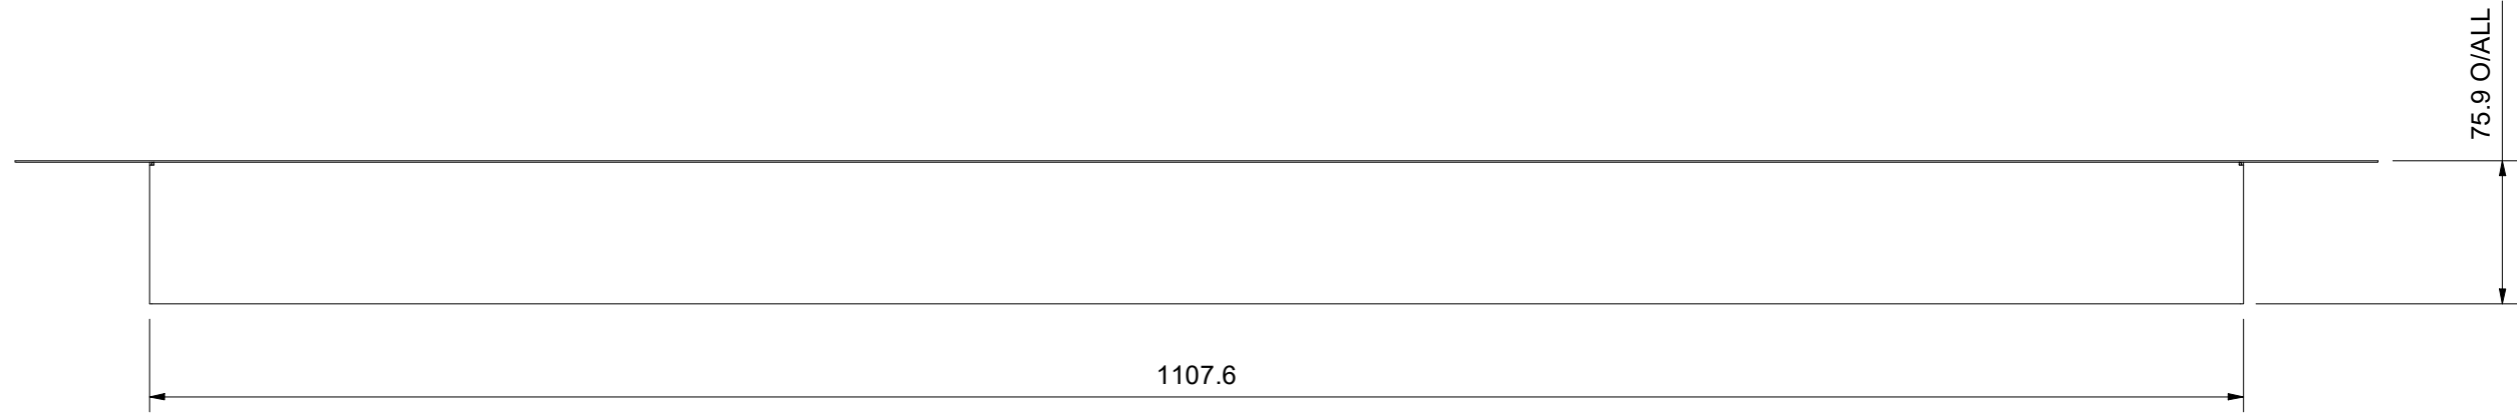

ISO (1 : 5)

DIMENSIONS IN MILLIMETRES TOLERANCES:- X ±0.5 X.X ±0.2 X.XX ±0.1 ANGULAR DIMENSIONS ±1.0° UNLESS OTHERWISE SPECIFIED										A	29/01/2024	MJW	18437	31/01/2024	SRA
© VOLUTION VENTILATION UK LIMITED (trading as Breathing Buildings) 2024 No part of this work may be reproduced, distributed, stored in a retrieval system of any nature, or transmitted, in any form or by any means including photocopying, without the prior written permission of Volution Ventilation UK Limited (company number 11352032), the copyright owner. Licences issued by the Copyright Licensing Agency or any other reproduction rights organisation do not apply. Volution Ventilation UK Limited reserves the right to change the work without prior consent. All rights reserved.										ISSUE	CHK'D DATE	CHK'D	ECO No	APVD DATE	APVD
DRAWN DT		DATE 10/01/2024		SHT 1 of 1		STATUS Dev. WIP		TITLE							
MATERIAL 0.9 mm GALV		CAN BE POWDER COATED ON REQUEST		ARCHITRAVE TRIM NVHRe 1100			STOCK REF No 2201_9101								
PRODUCT NVHRe 1100 RANGE		SCALE 1 : 10 U.O.S		DRG No 413427			ISSUE A								
Breathing Buildings		A2		PROJECTION											