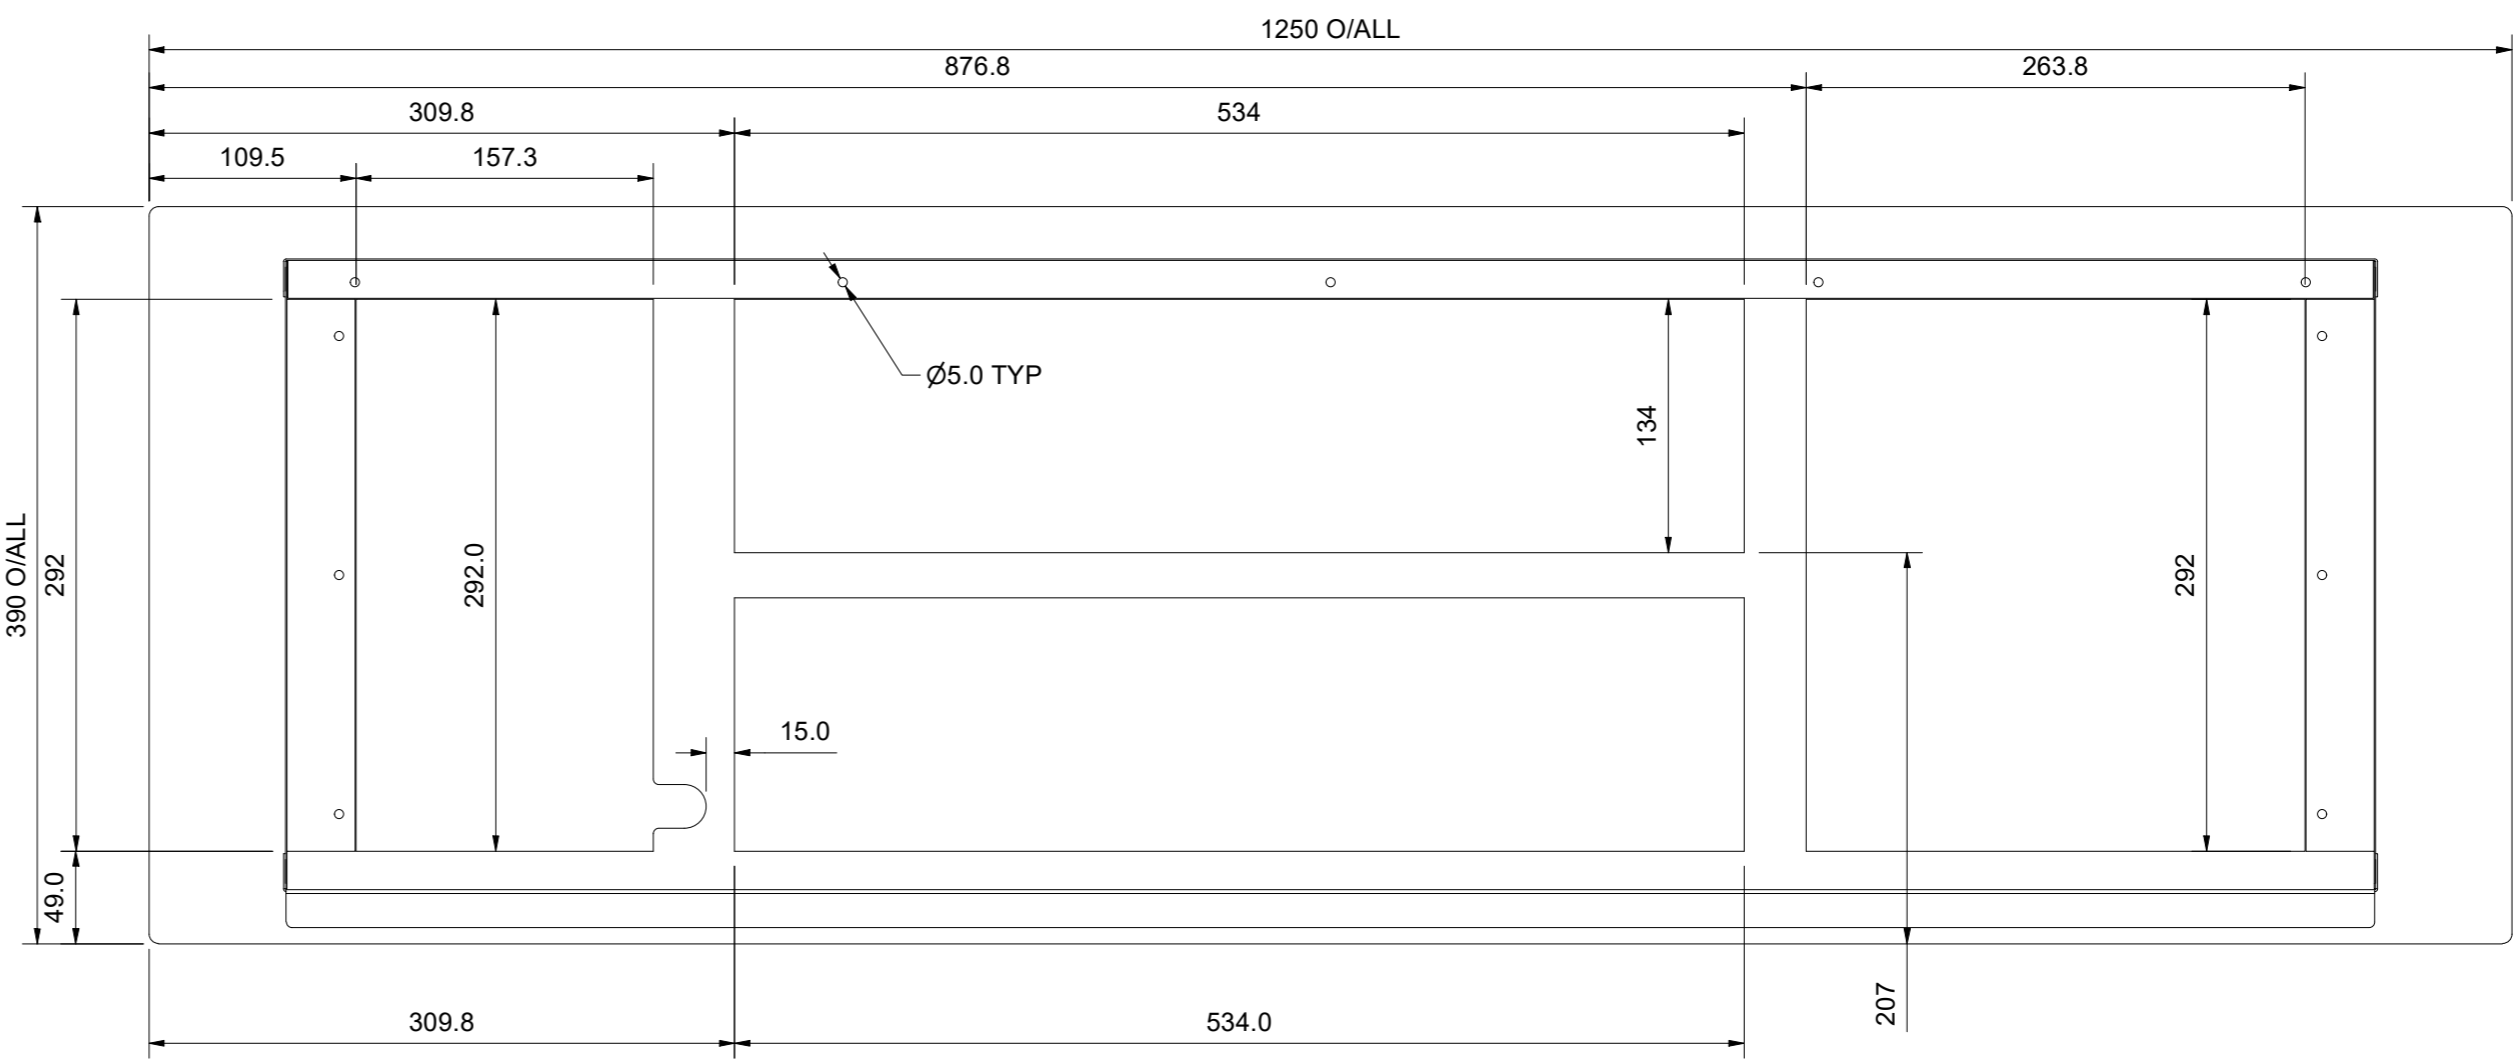

ISO (1 : 5)

DIMENSIONS IN MILLIMETRES TOLERANCES:- X ±0.5 X.X ±0.2 X.XX ±0.1 ANGULAR DIMENSIONS ±1.0° UNLESS OTHERWISE SPECIFIED										A	29/01/2024	MJW	18437	31/01/2024	SRA
© VOLUTION VENTILATION UK LIMITED (trading as Breathing Buildings) 2024 No part of this work may be reproduced, distributed, stored in a retrieval system of any nature, or transmitted, in any form or by any means including photocopying, without the prior written permission of Volution Ventilation UK Limited (company number 11352032), the copyright owner. Licences issued by the Copyright Licensing Agency or any other reproduction rights organisation do not apply. Volution Ventilation UK Limited reserves the right to change the work without prior consent. All rights reserved.										ISSUE	CHK'D DATE	CHK'D	ECO No	APVD DATE	APVD
DRAWN DT		DATE 10/01/2024		SHT 1 of 1		STATUS Dev. WIP		TITLE							
MATERIAL 0.9 mm GALV		CAN BE POWDER COATED ON REQUEST		ARCHITRAVE TRIM NVHRe 1100			STOCK REF No 2201_9101								
PRODUCT NVHRe 1100 RANGE		SCALE 1 : 10 U.O.S		DRG No 413427			ISSUE A								
Breathing Buildings		A2		PROJECTION											