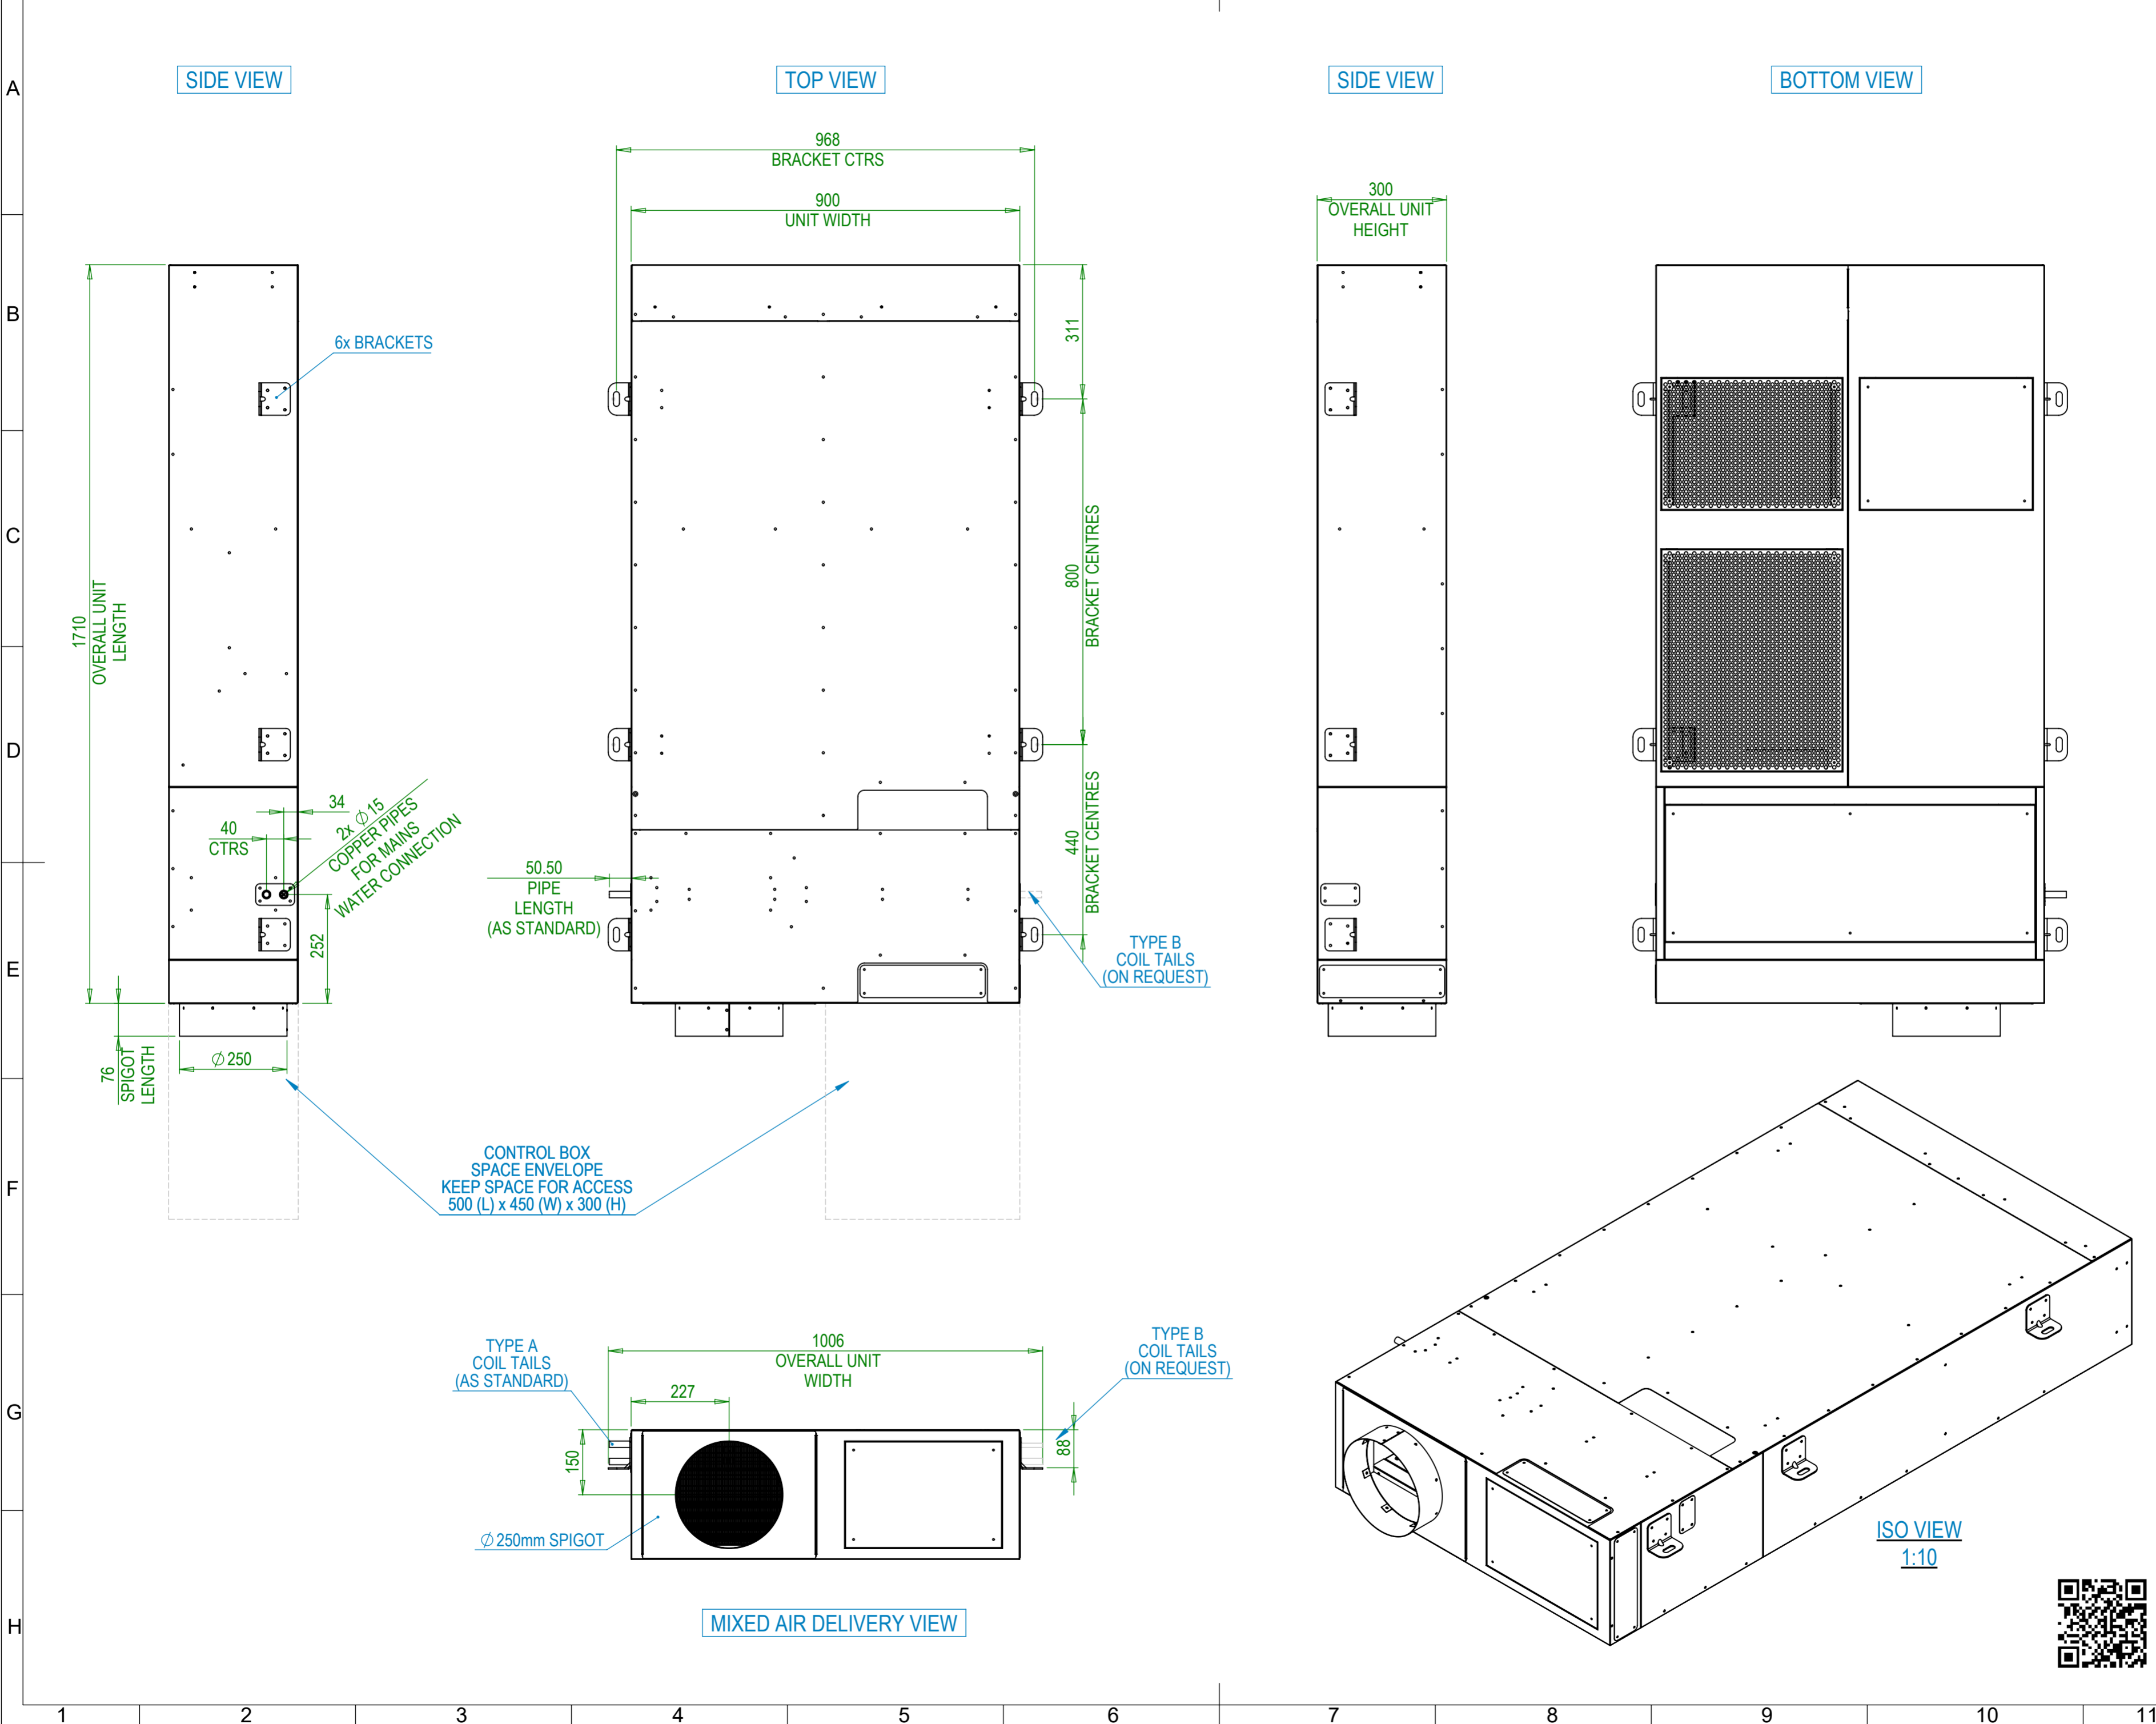

DO NOT SCALE

IF IN DOUBT, ASK!

MATERIAL:
N/A

FINISH:
N/A

MASS WITHOUT PACKAGING:
N/A

TOLERANCES EXCEPT WHERE OTHERWISE STATED

SIZE (mm)	X XX	TOLERANCE
over 0.5	up to 6	±0.1
over 6	up to 100	±0.2
over 100	up to 500	±0.5
over 500	up to 1000	±0.8
over 1000		±1.2

DE-BURR ALL SHARP EDGES AND HOLES ITEM MUST BE FREE FROM SCRATCHES, DENTS AND OTHER BLEMISHES.

DIMENSIONS IN MILLIMETRES

Breathing Buildings

15 STURTON STREET, CAMBRIDGE, CB1 2SN
T: 01223 450060 F: 01223 450061
www.breathingbuildings.com/products

TITLE:
NVHR 900 + HEATER SPIGOT

DRAWING NO:
NVHR 900 + HEATER

REV	DRAWN	DATE	CHK'D	DATE
O	MJW	01/05/2019	Not chkd	N/A

SCALE 1:10 A2 SHEET 1 OF 1