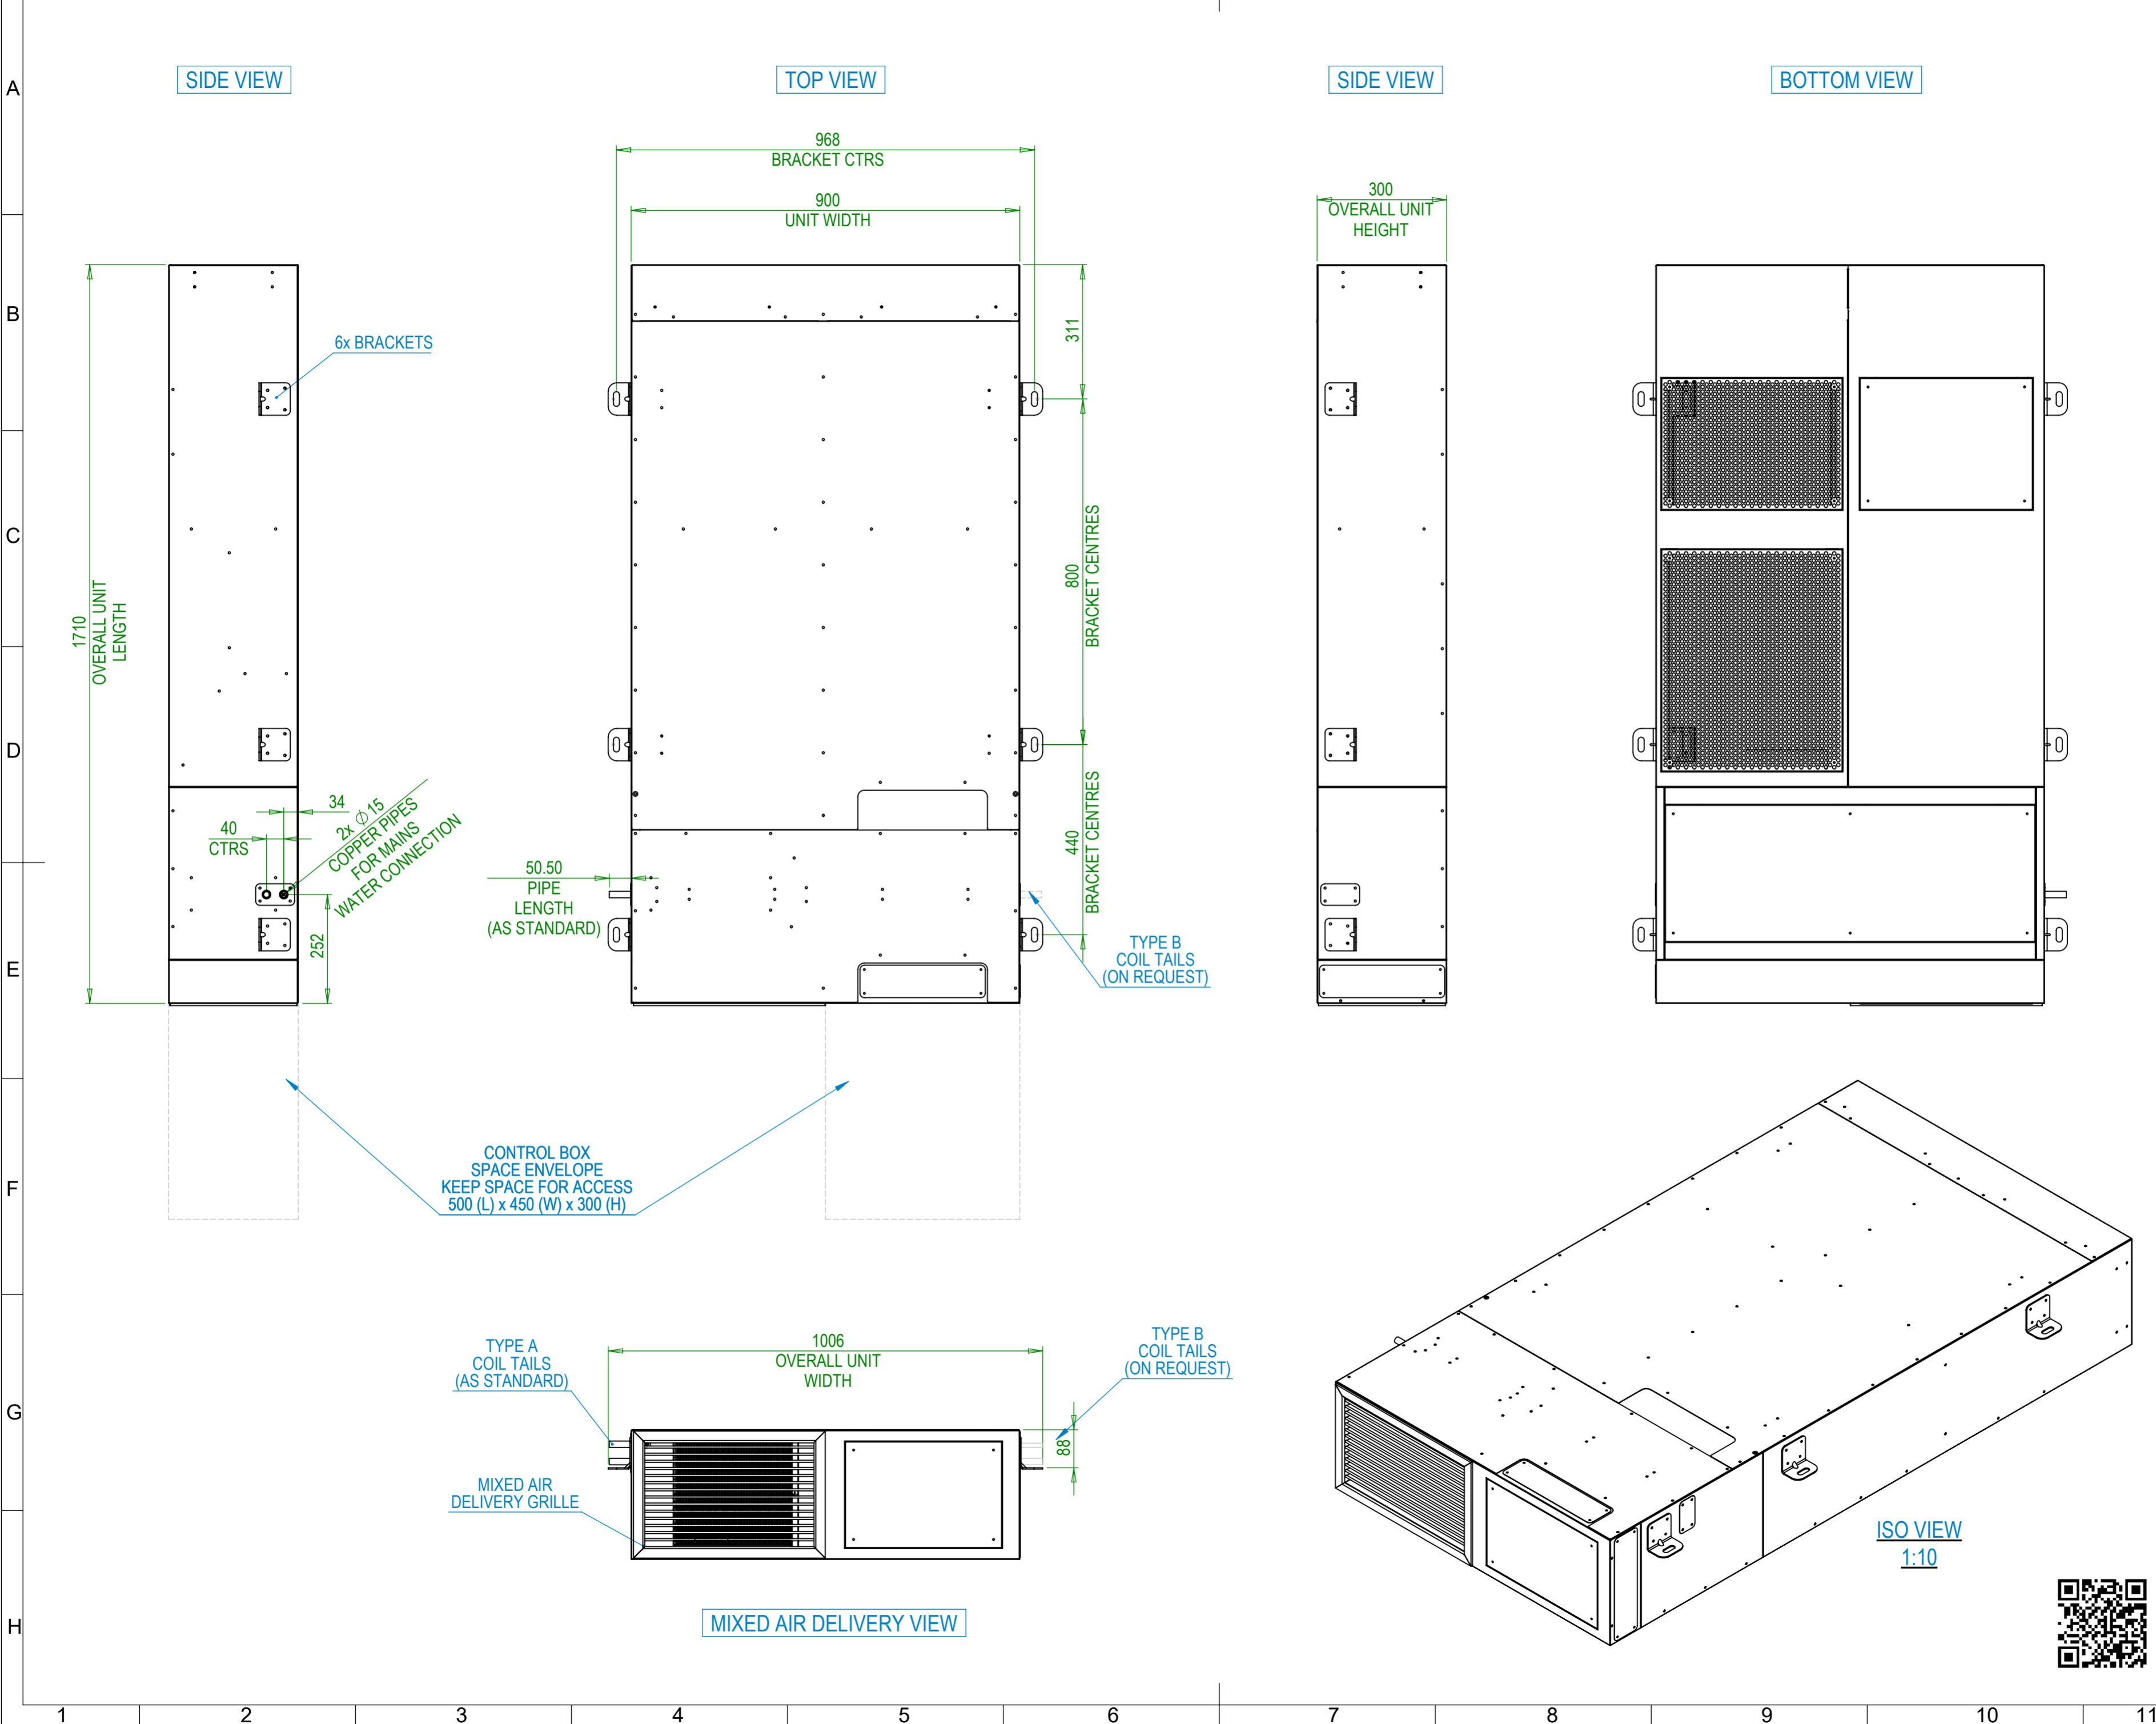

DO NOT SCALE

IF IN DOUBT, ASK!

MATERIAL:
N/A

FINISH:
N/A

MASS WITHOUT PACKAGING:
N/A

TOLERANCES EXCEPT WHERE OTHERWISE STATED

SIZE (mm)	X XX	TOLERANCE
over 0.5	up to 6	±0.1
over 6	up to 100	±0.2
over 100	up to 500	±0.5
over 500	up to 1000	±0.8
over 1000		±1.2

DE-BURR ALL SHARP EDGES AND HOLES
ITEM MUST BE FREE FROM SCRATCHES, DENTS AND
OTHER BLEMISHES.

DIMENSIONS IN MILLIMETRES

Breathing Buildings

15 STURTON STREET, CAMBRIDGE, CB1 2SN
T: 01223 450060 F: 01223 450061
www.breathingbuildings.com/products

TITLE:
NVHR 900 + HEATER GRILLED

DRAWING NO:
NVHR 900 + HEATER

REV	DRAWN	DATE	CHK'D	DATE
1	MJW	01/05/2019	Not chkd	N/A

SCALE 1:10 A2 SHEET 1 OF 1